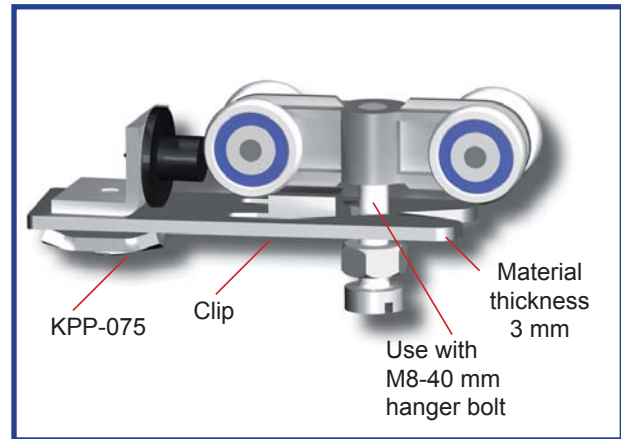

helaform

Helaform's
Innovation

Newest

Clip stop 075

CLIP STOP 075

- ✦ Simple and efficient system, which keeps the door open or closed.
- ✦ Suitable for both K-075 track and K-075 aluminium track.
- ✦ Can be installed on both new installations and retro-fitted to existing ones.
- ✦ Easy one-screw fixing.
- ✦ Smooth and silent operation.