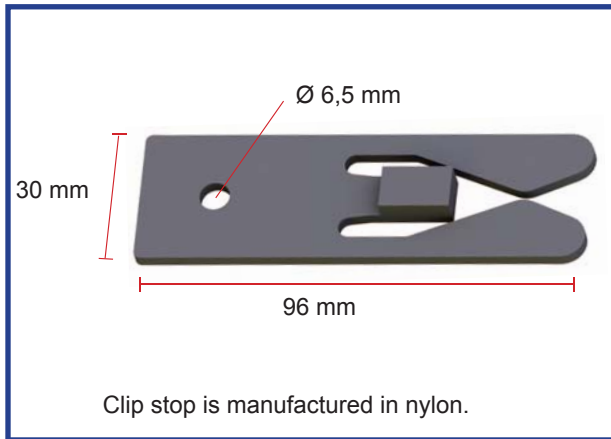

helaform

Helaform's
Innovation

Newest

Clip stop 075

CLIP STOP 075

- ✦ Simple and efficient system, which keeps the door open or closed.
- ✦ Suitable for both K-075 track and K-075 aluminium track.
- ✦ Can be installed on both new installations and retro-fitted to existing ones.
- ✦ Easy one-screw fixing.
- ✦ Smooth and silent operation.